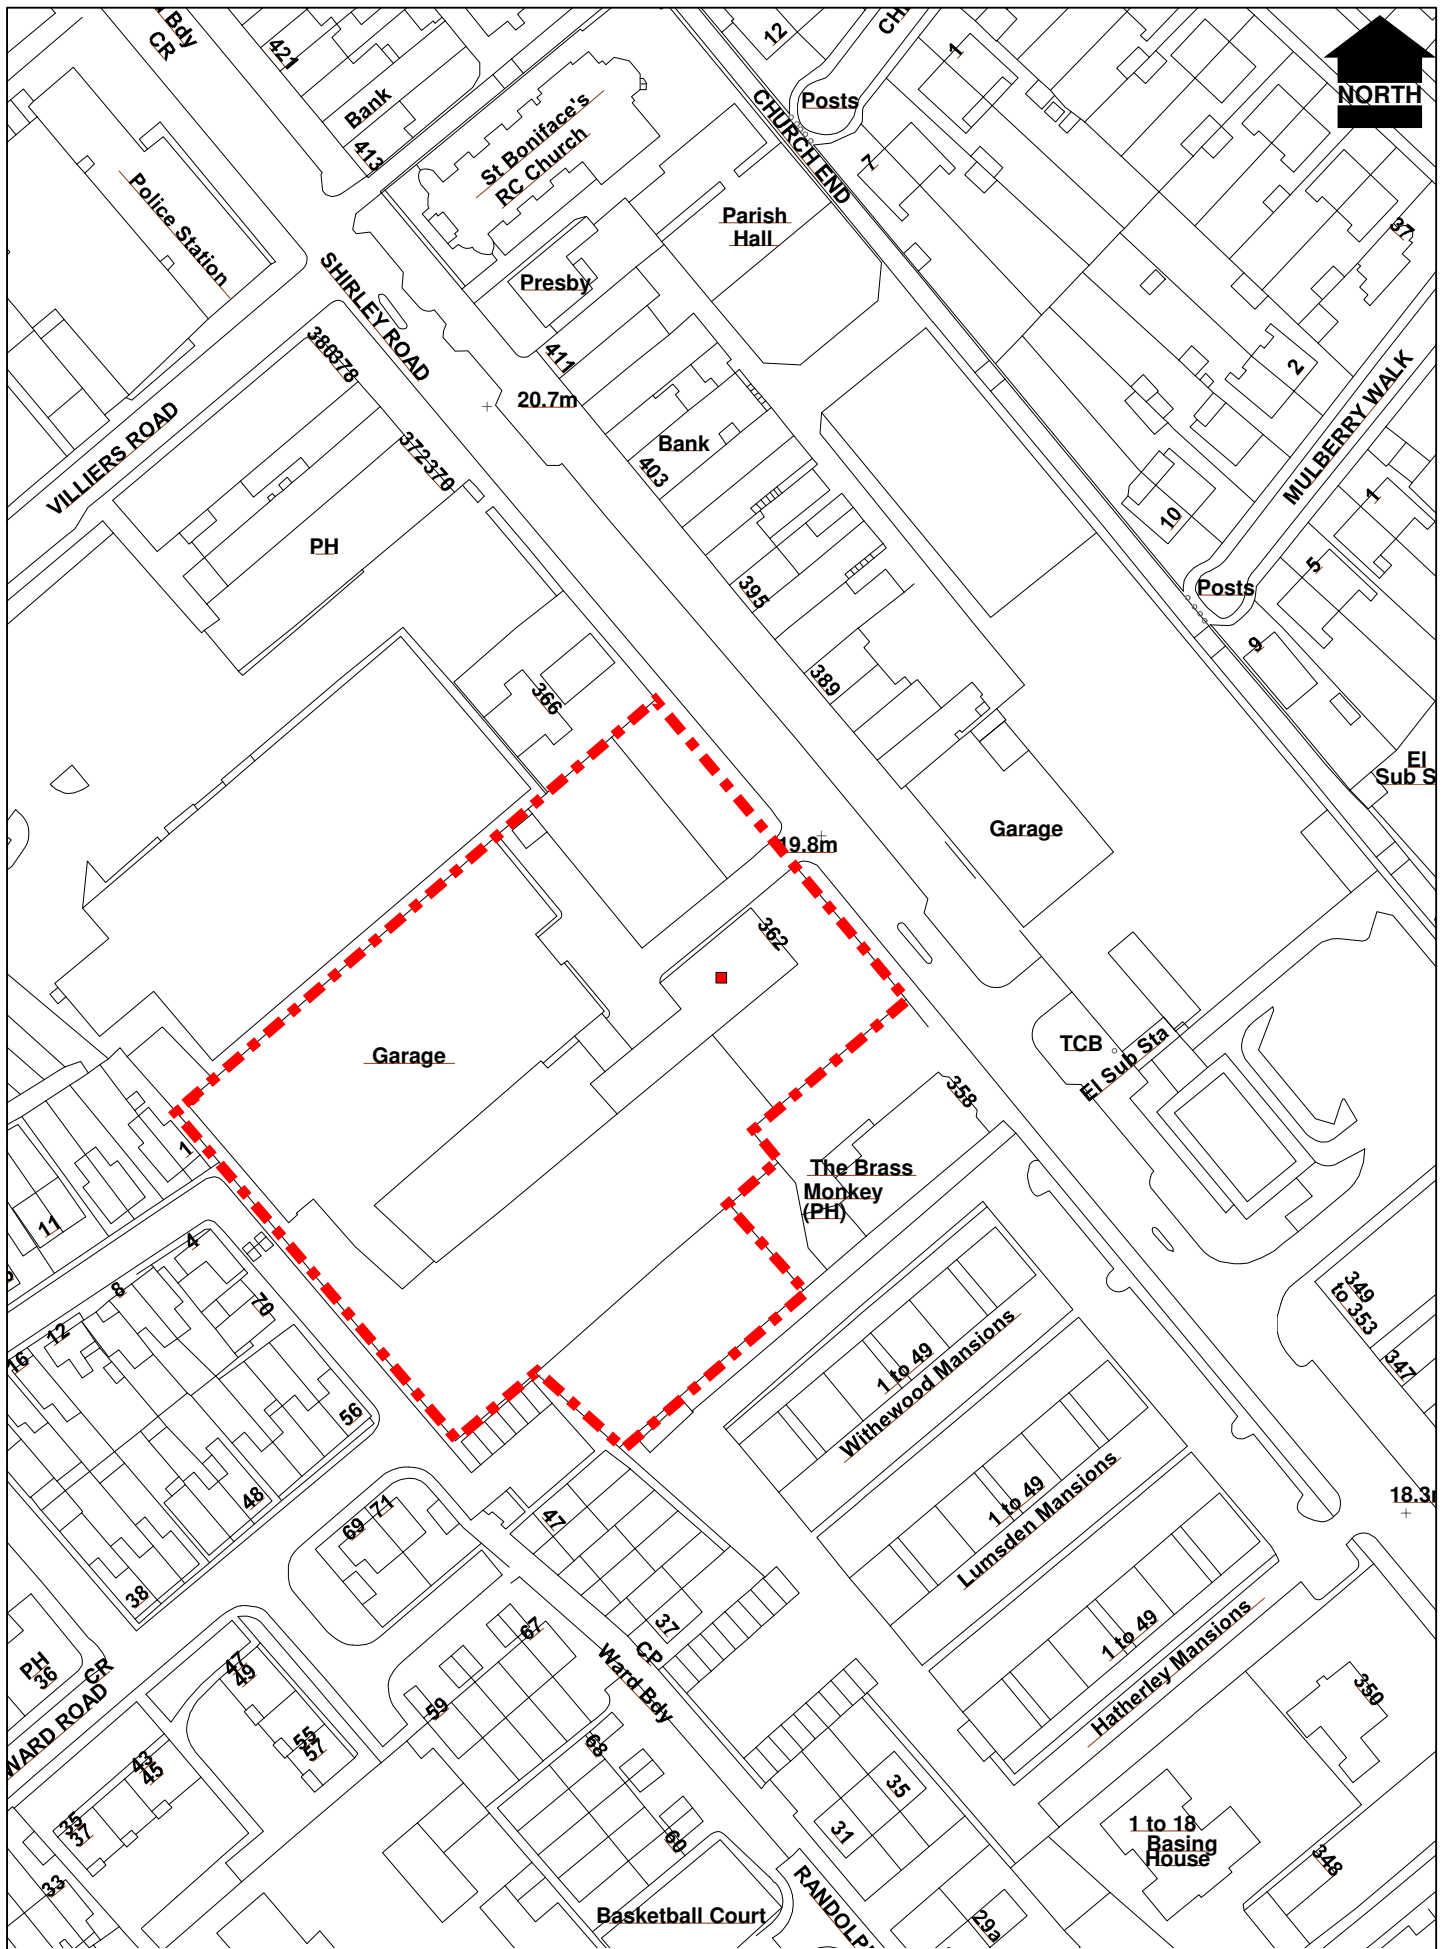

New street name: Selby Place

Scale : 1:1250

Date 06 November 2012

© Crown copyright. All rights reserved. Southampton City Council 100019679 2004.